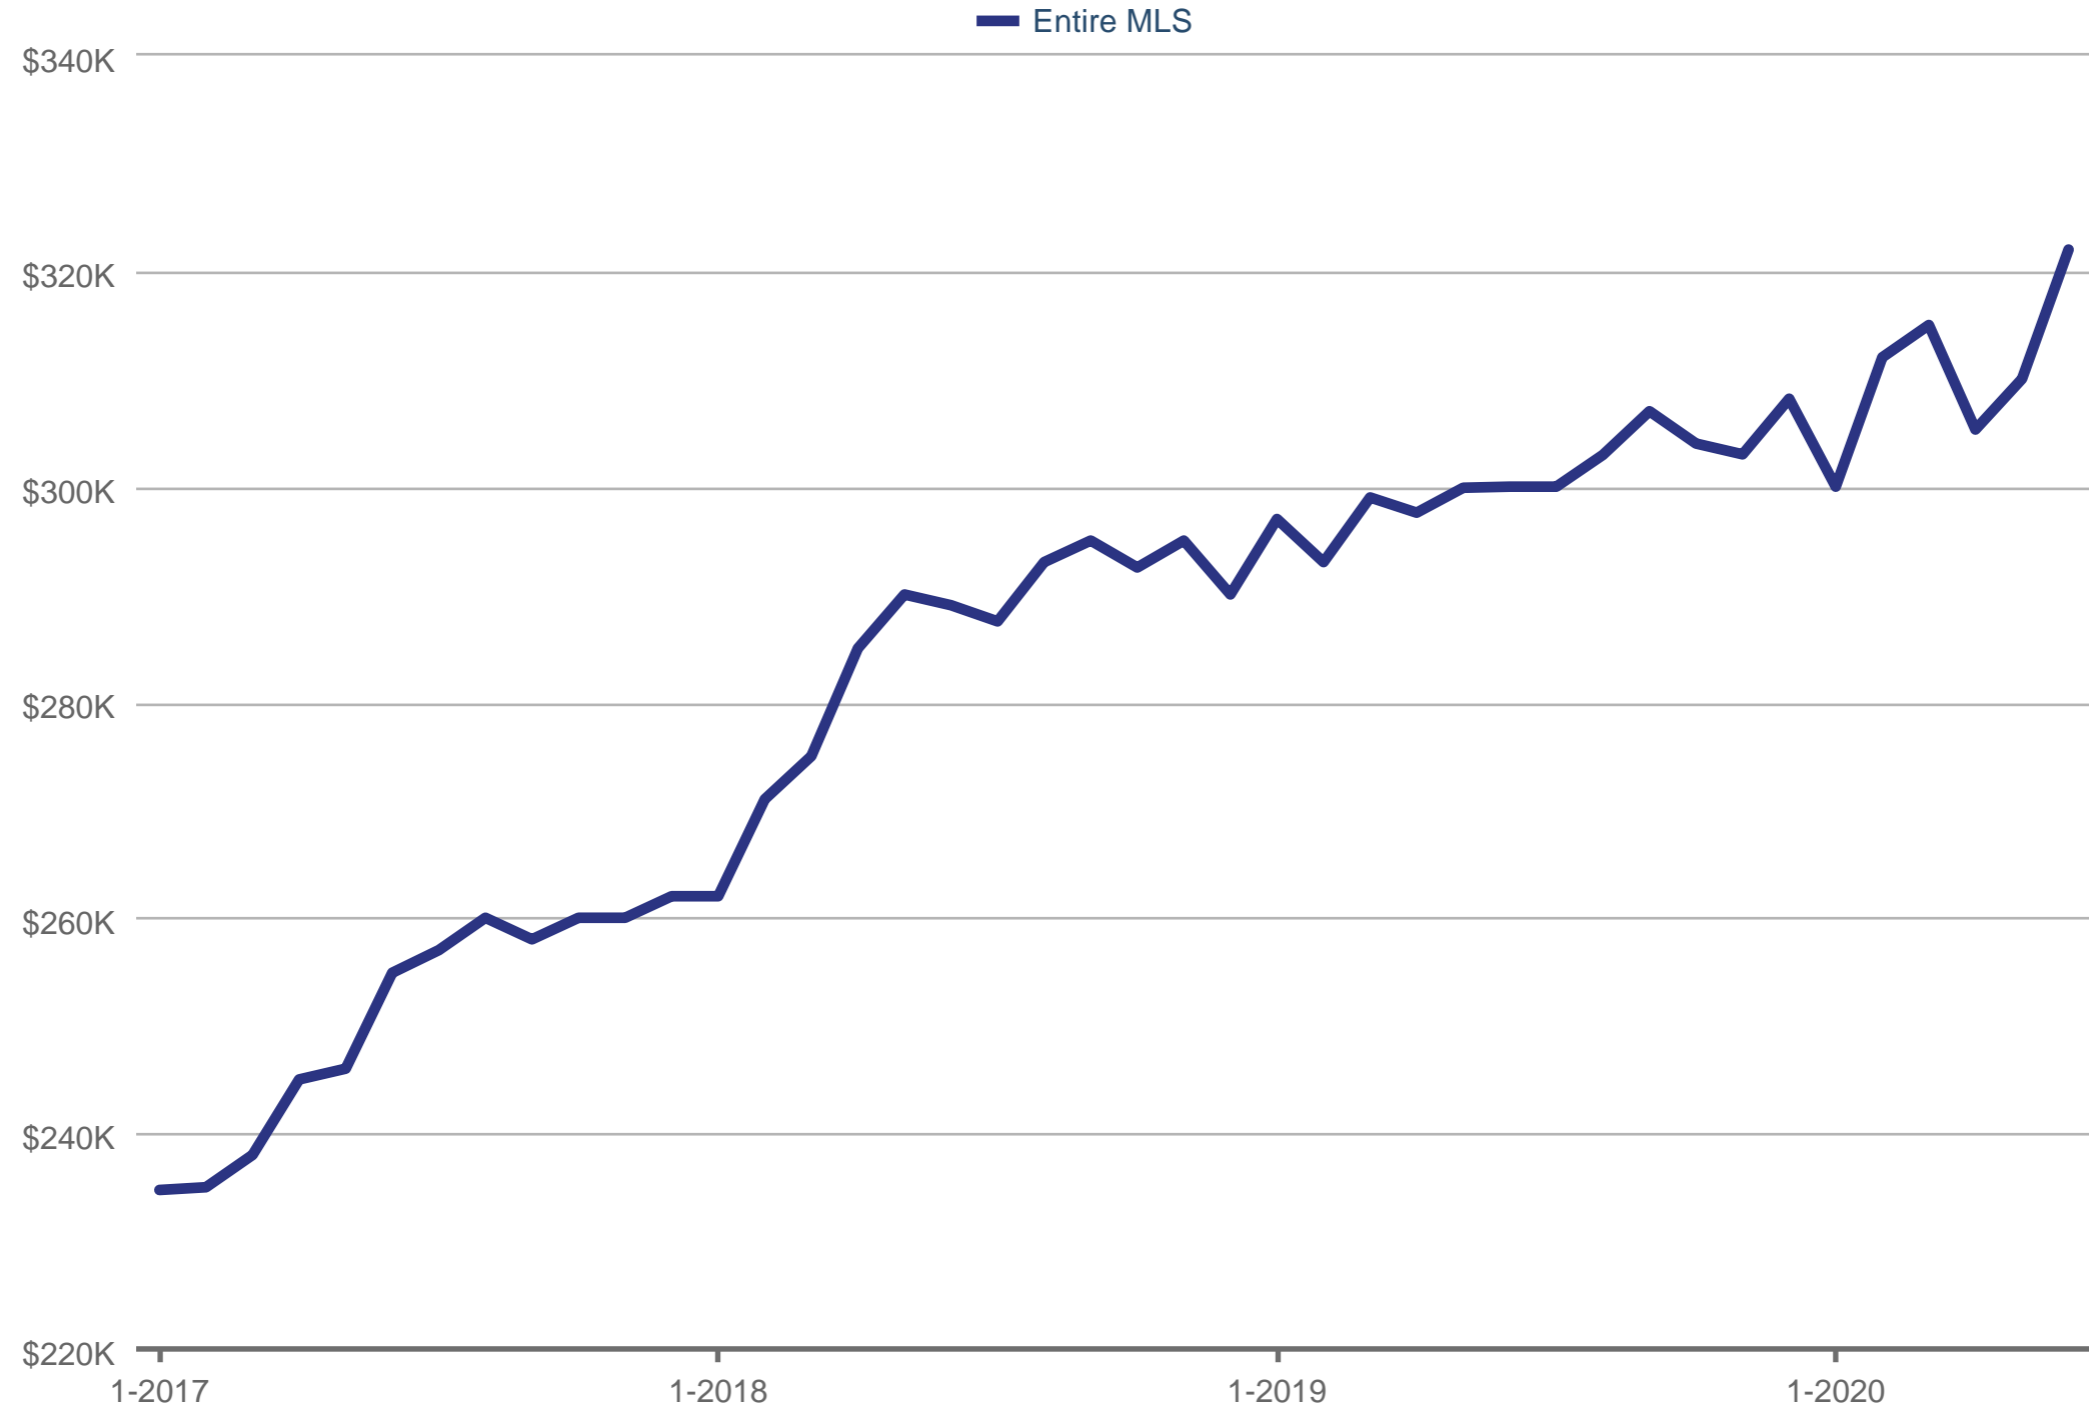

Median Sales Price

Entire MLS: Previously Owned, Single Family

Each data point is one month of activity. Data is from July 6, 2020.