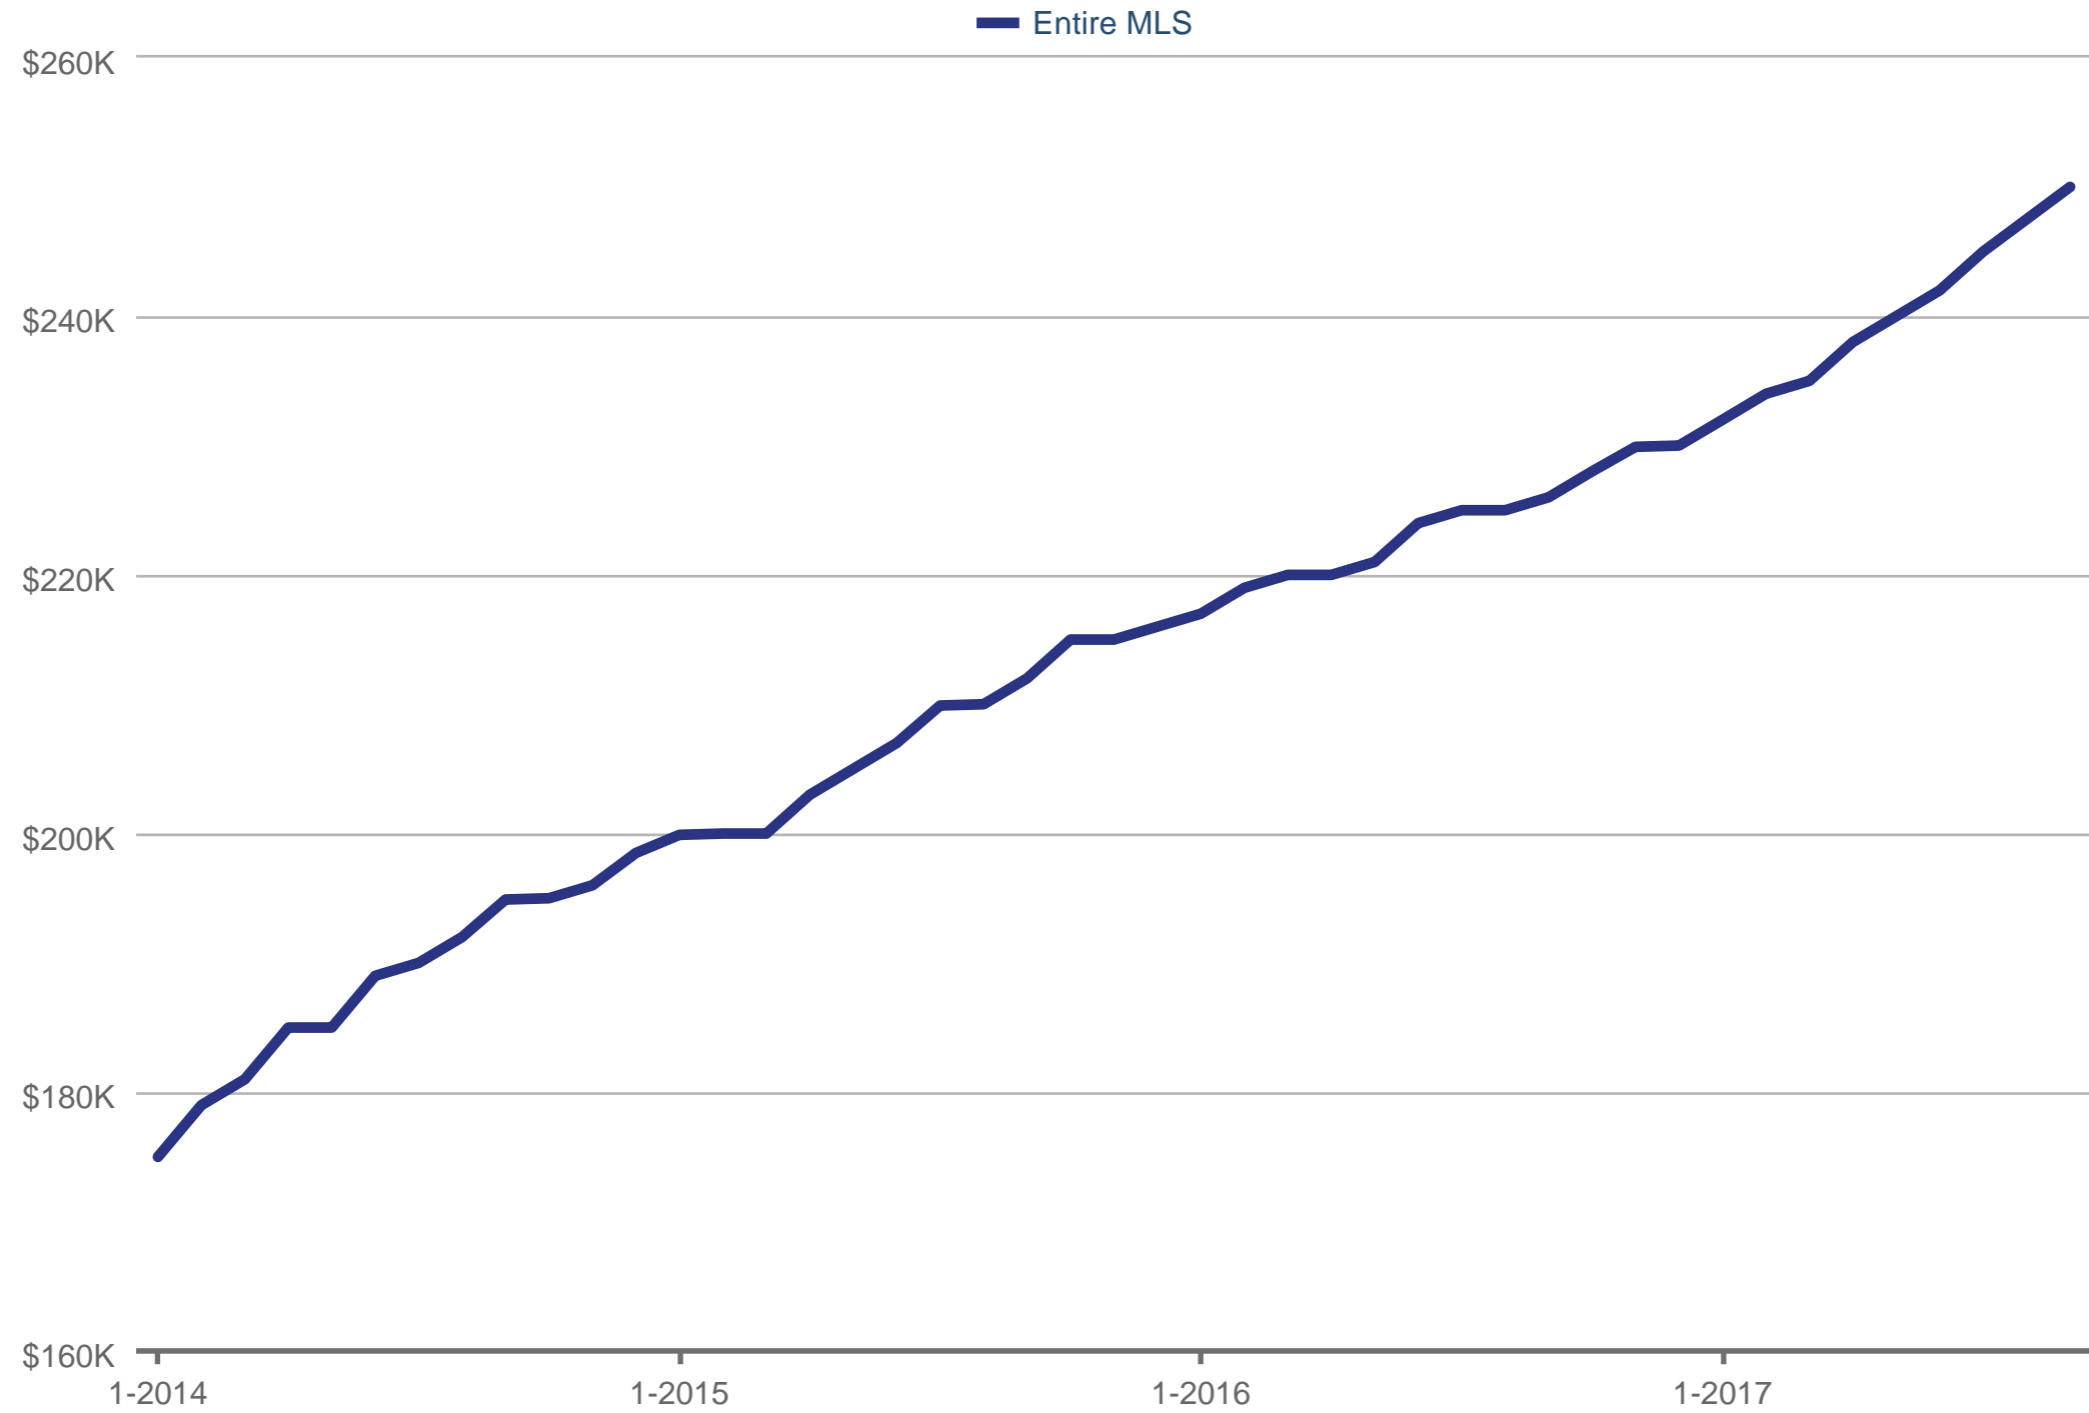

Median Sales Price

Entire MLS: Single Family

Each data point is 12 months of activity. Data is from October 25, 2017.