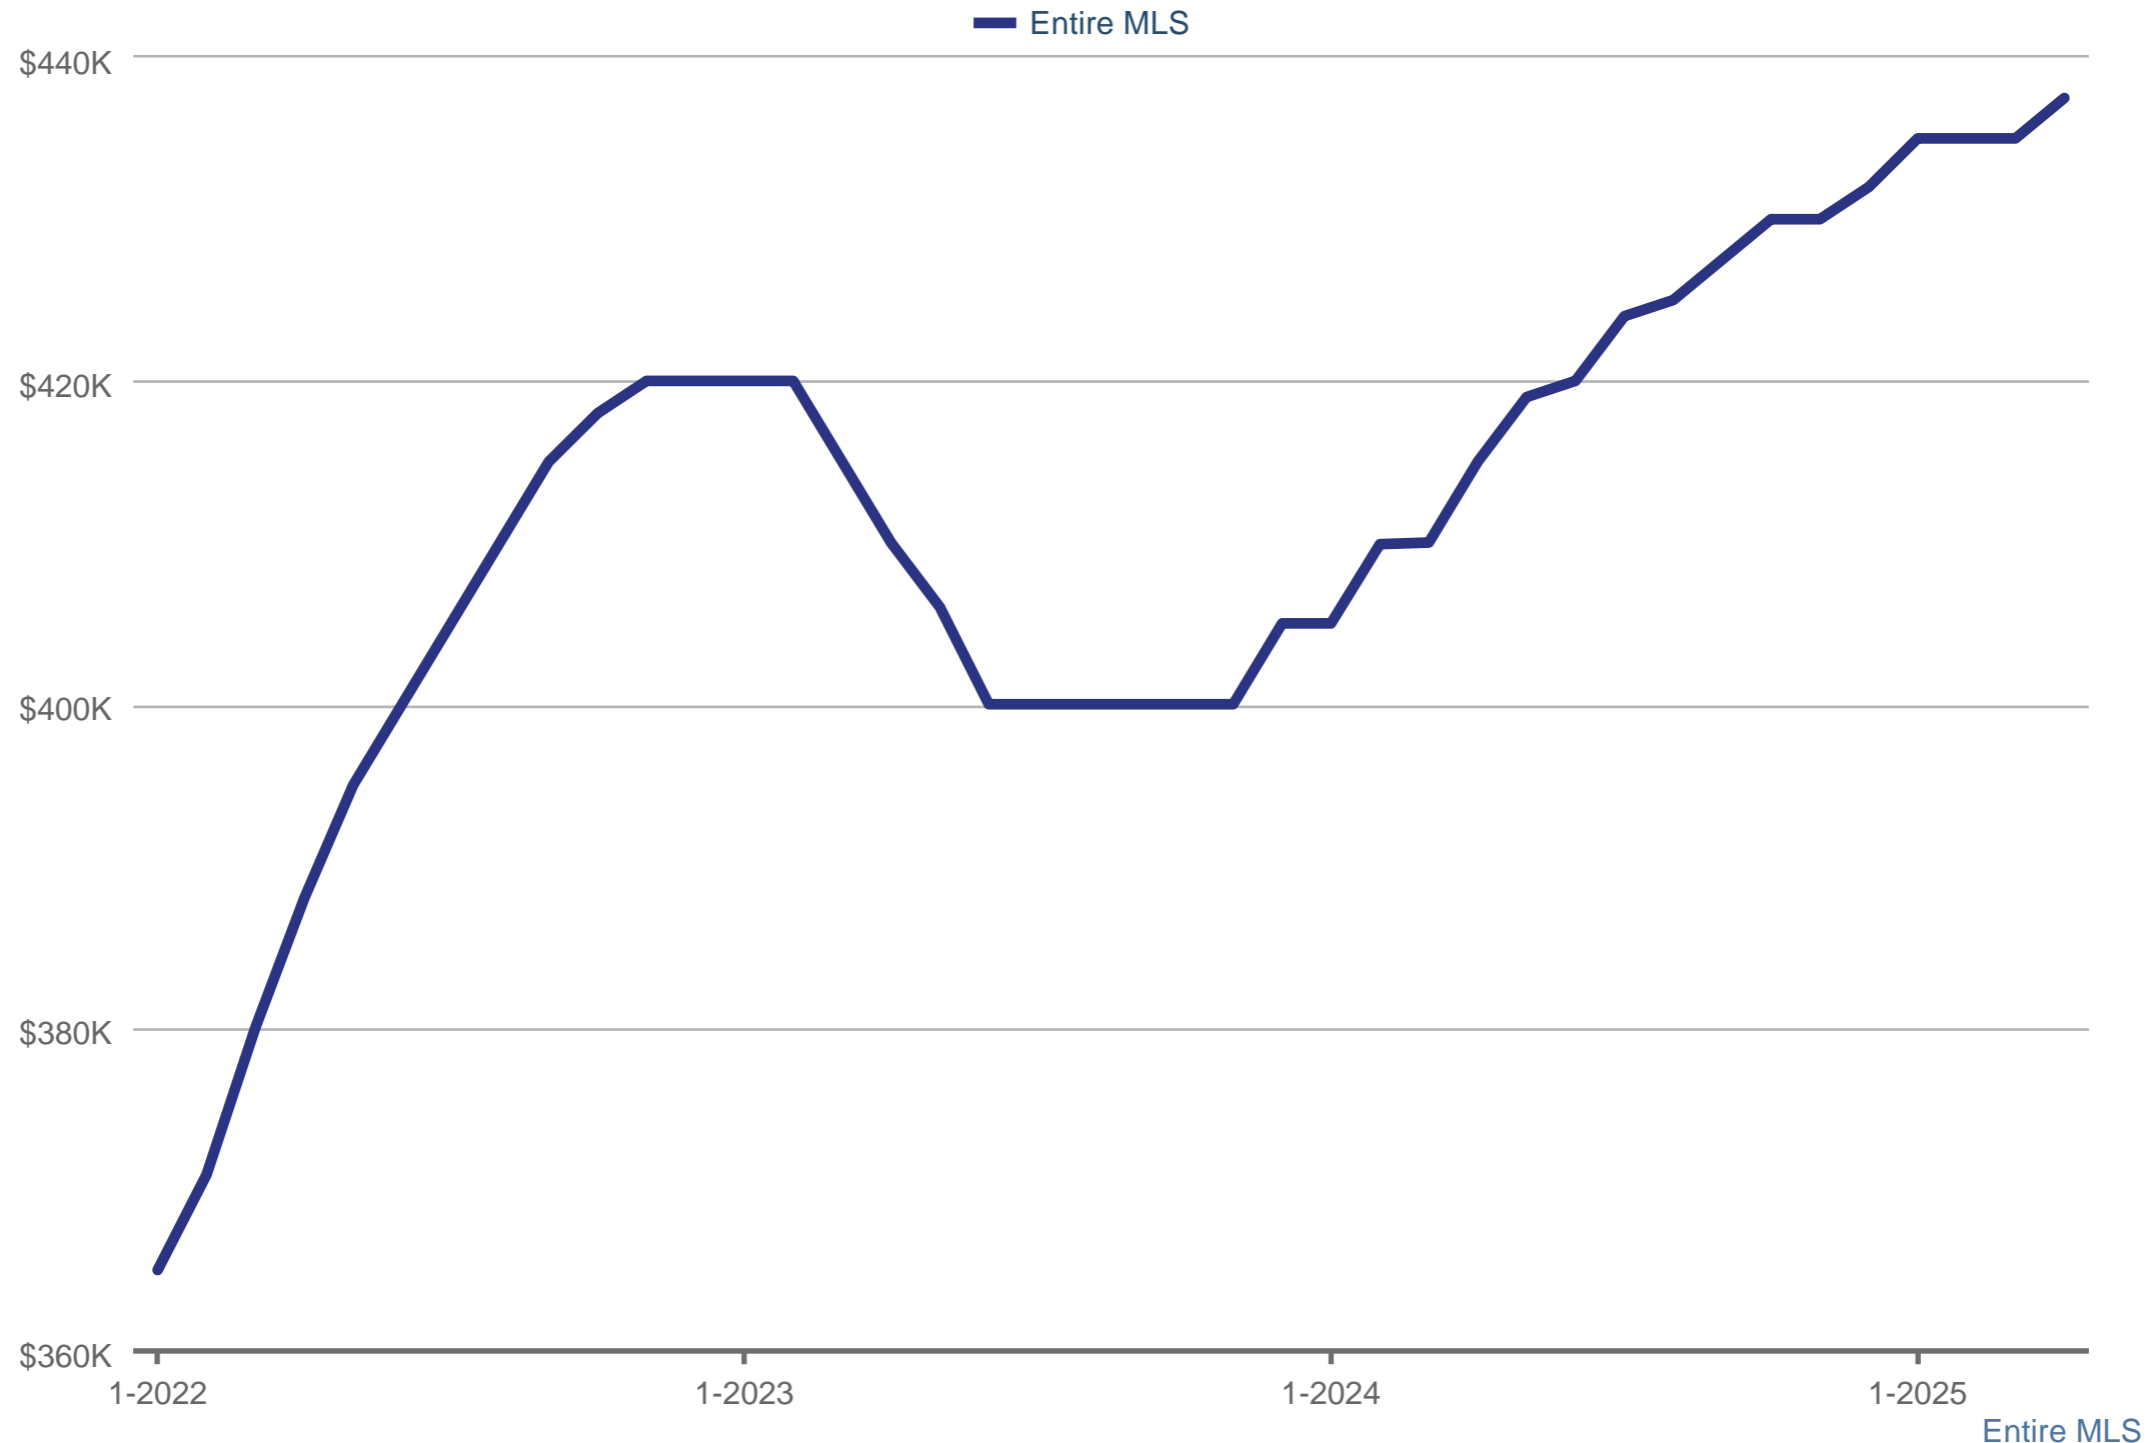

Median Sales Price

Each data point is 12 months of activity. Data is from May 17, 2025.