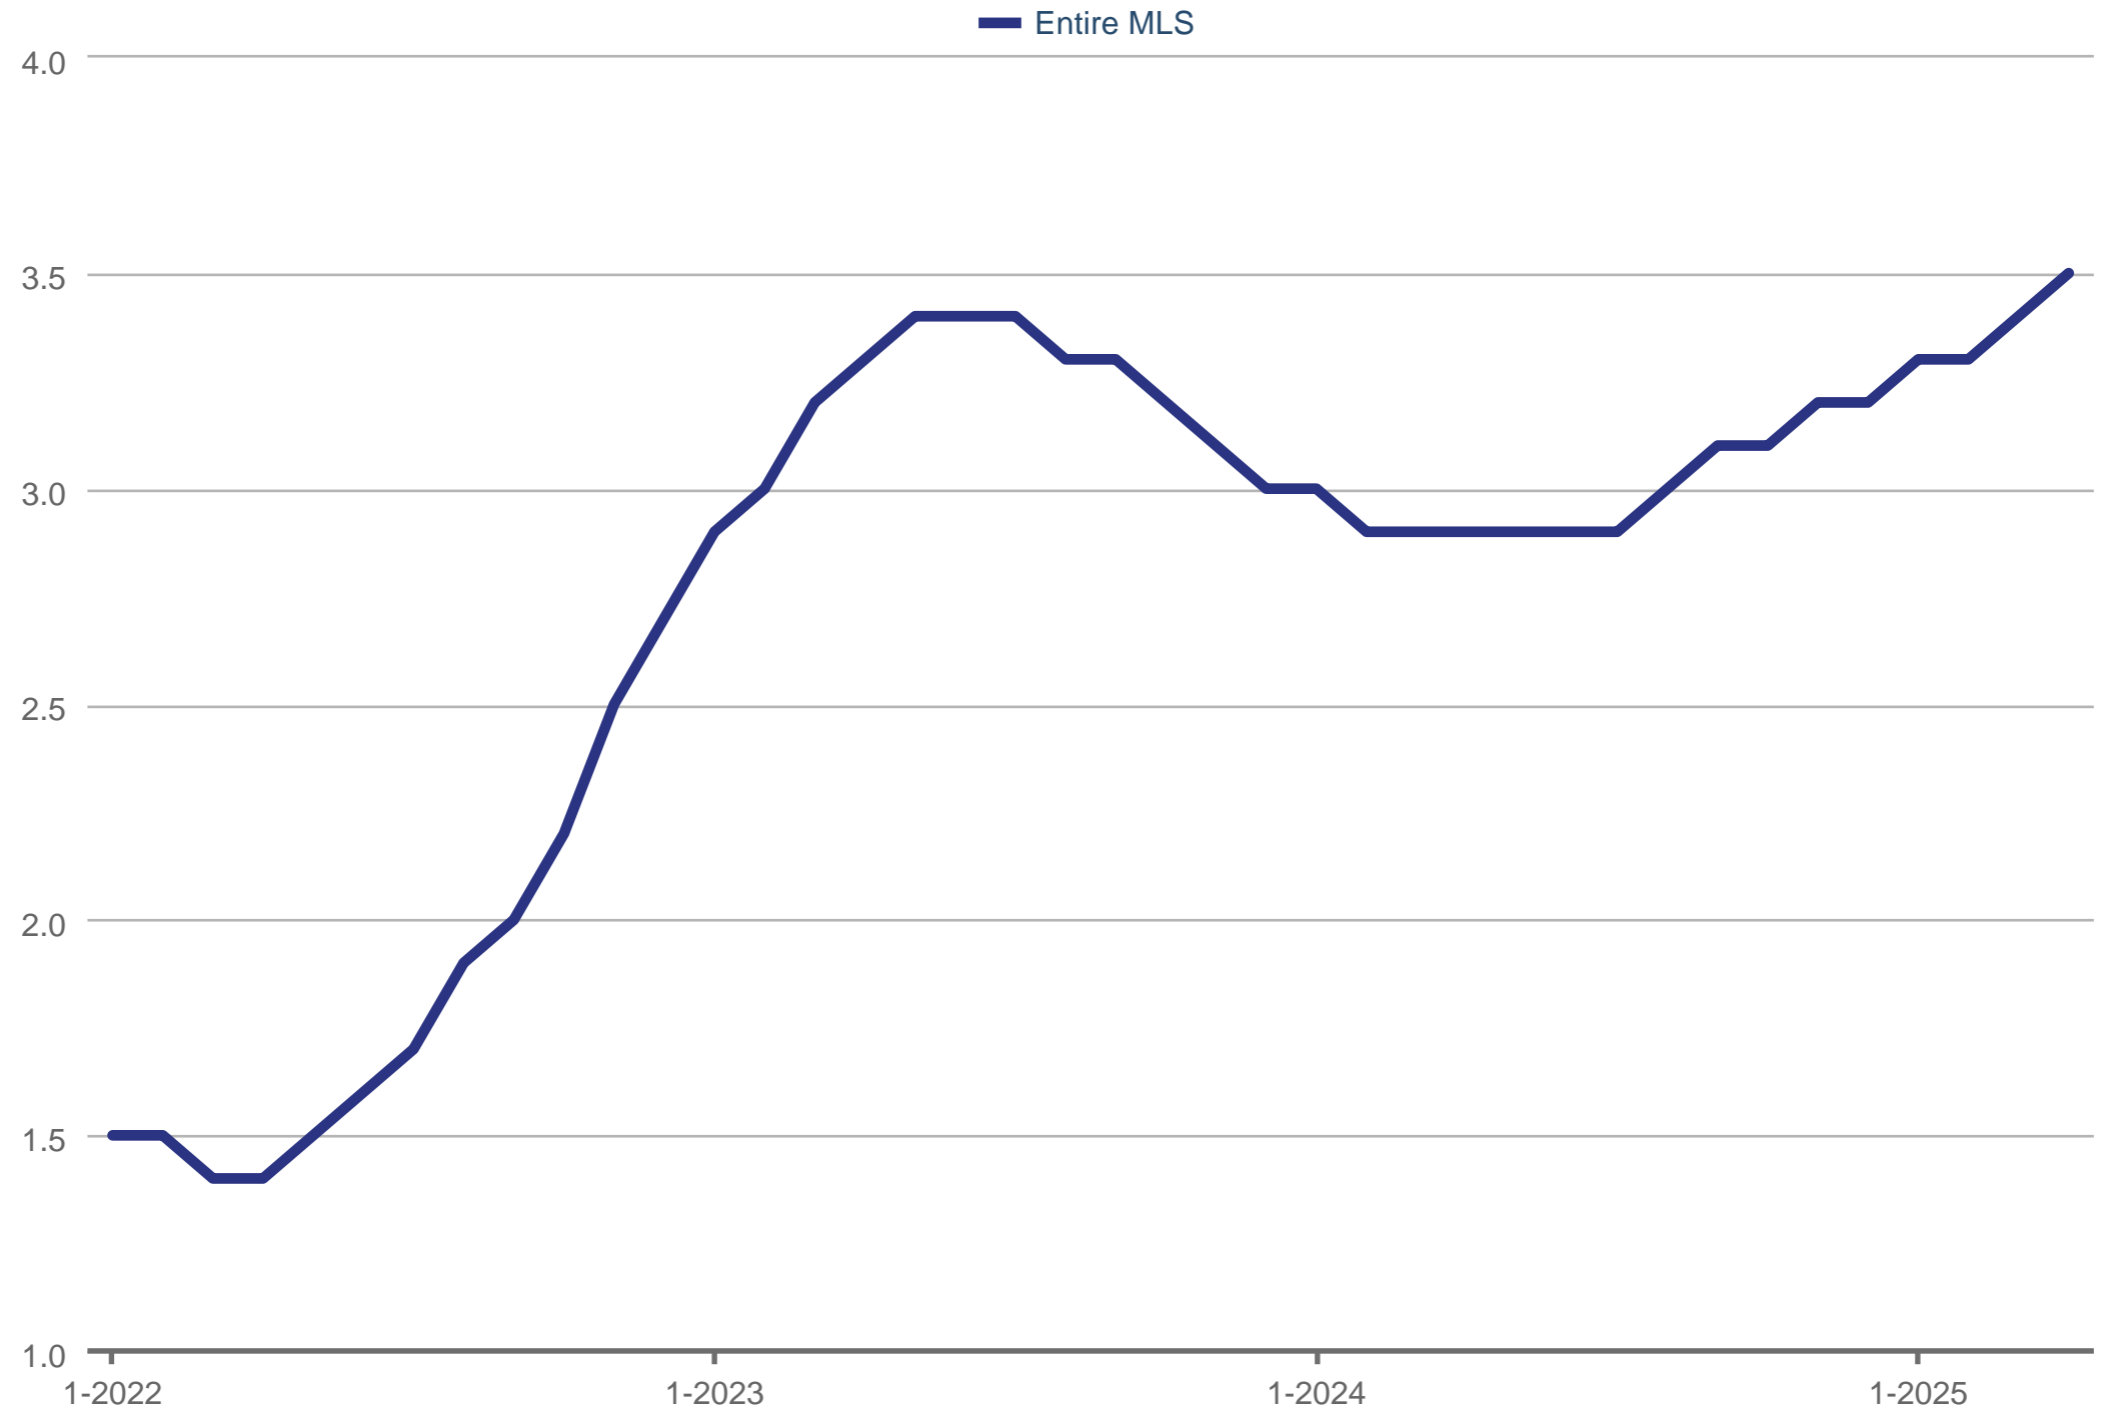

Months Supply of Homes for Sale

Entire MLS

Each data point is 12 months of activity. Data is from May 17, 2025.