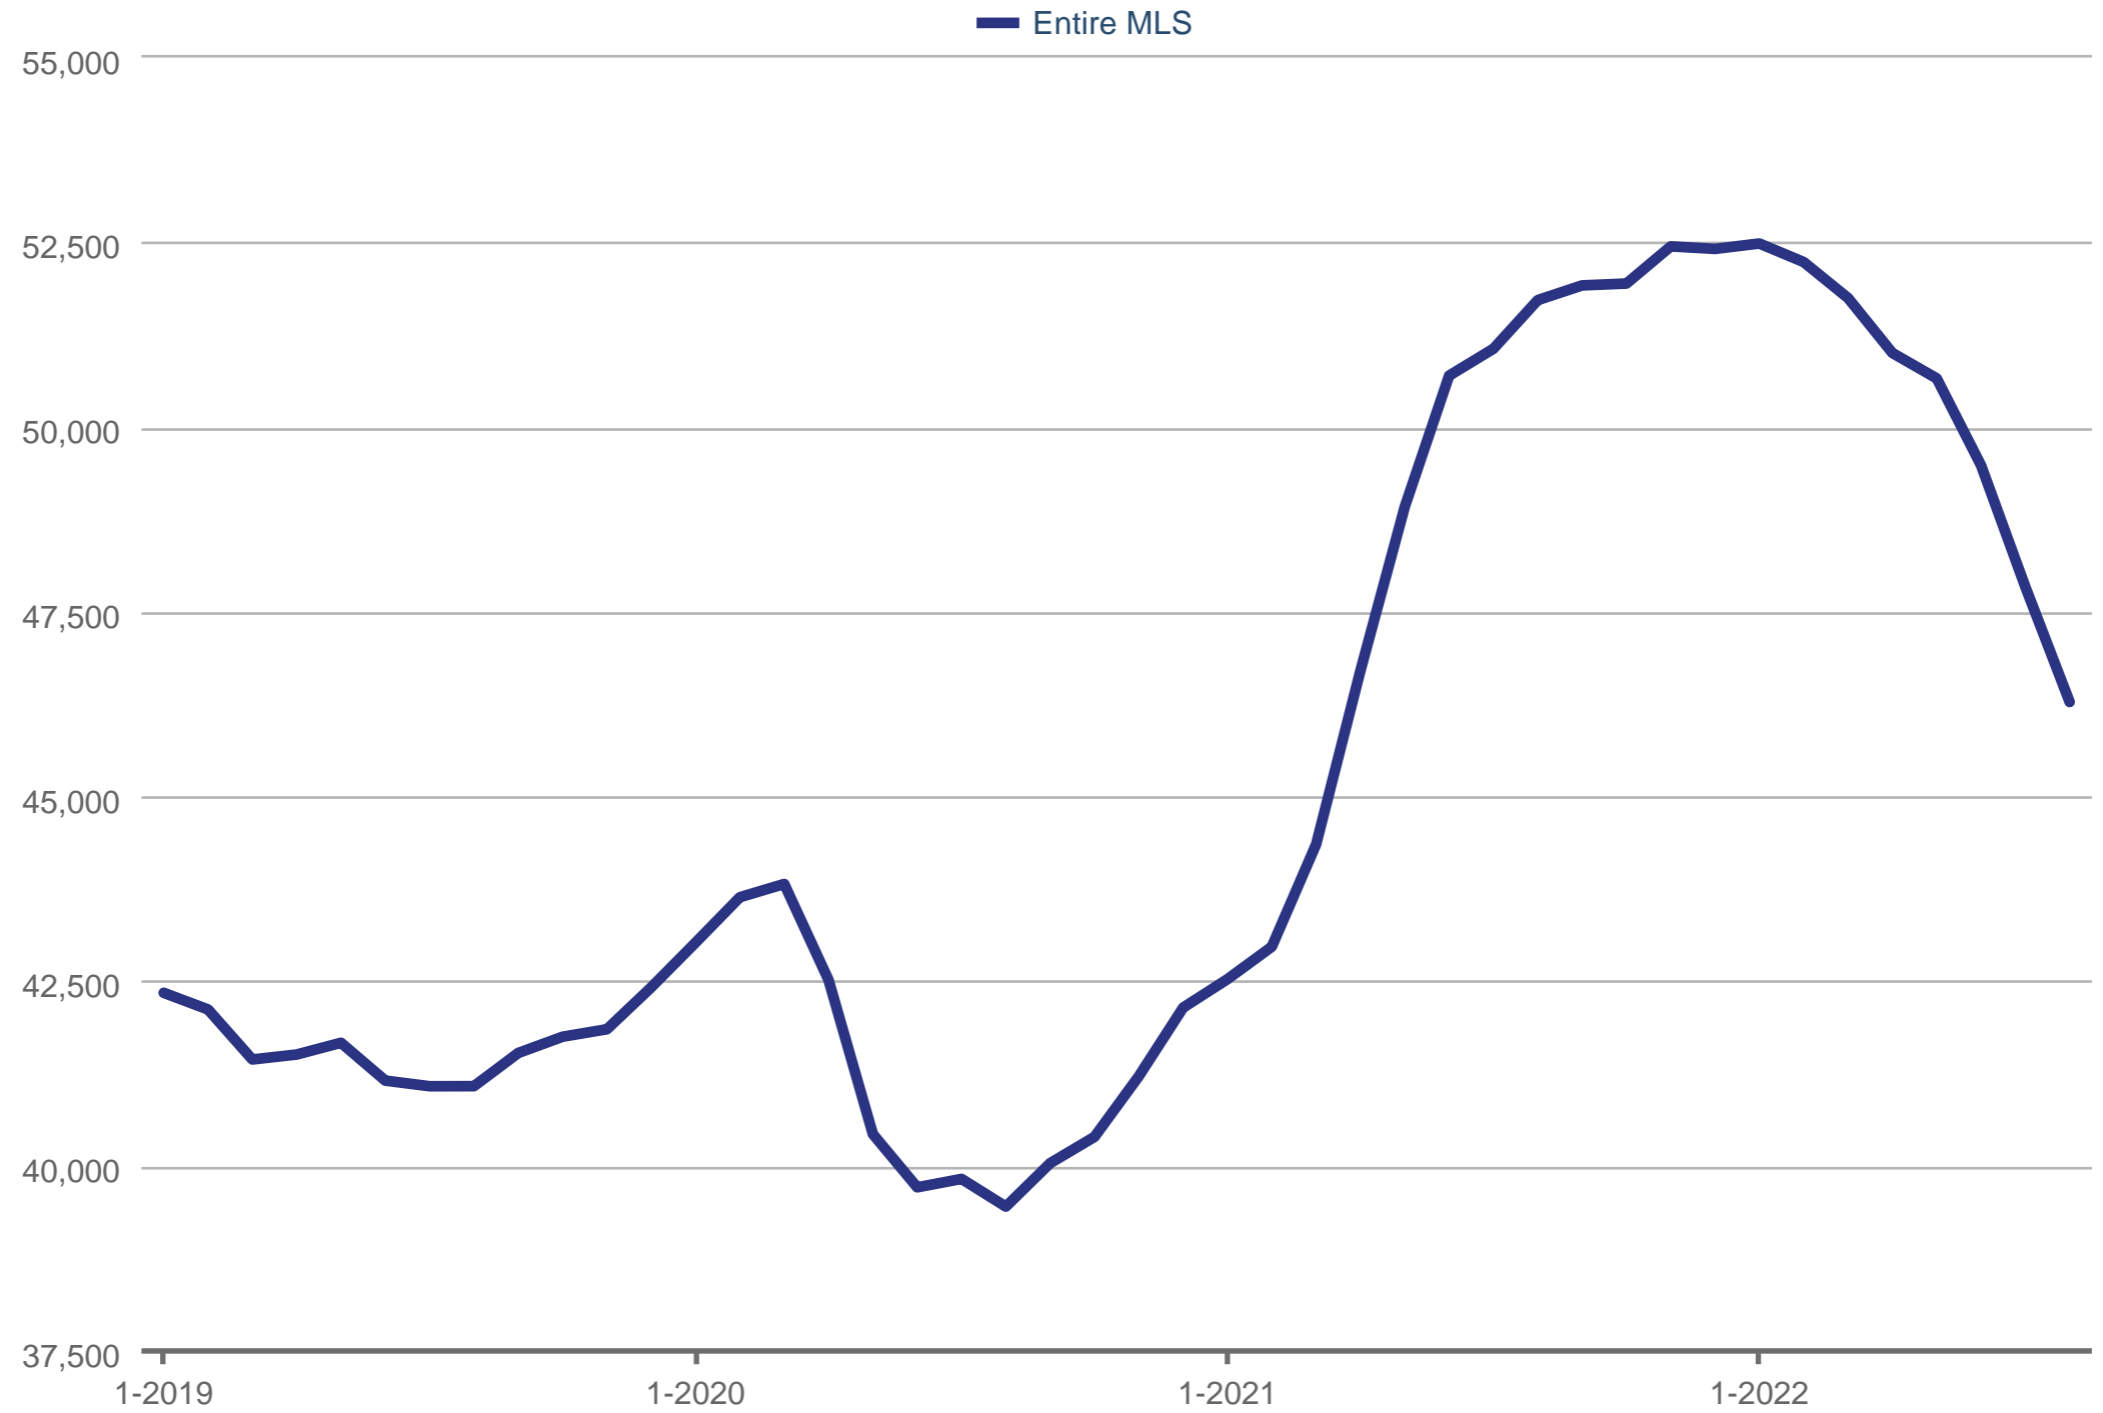

### Closed Sales

Entire MLS

Each data point is 12 months of activity. Data is from September 16, 2022.